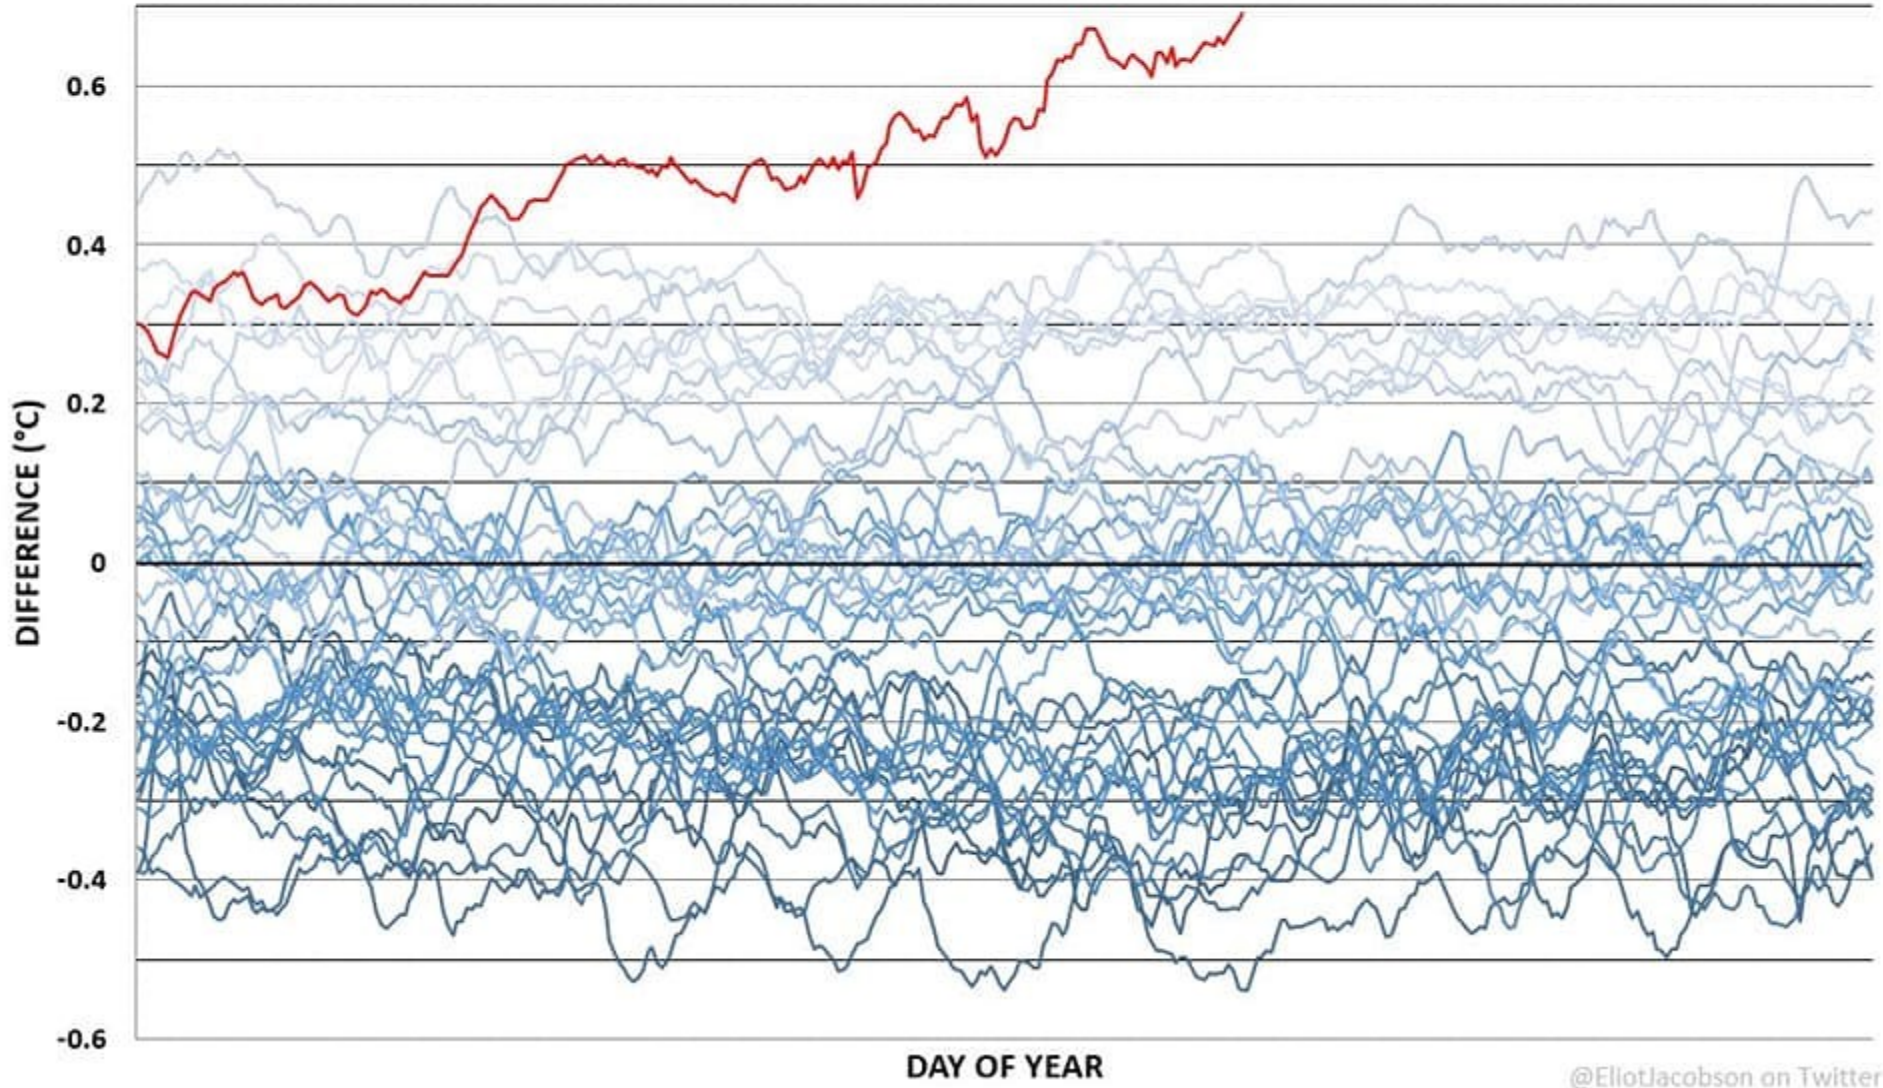

— 2023 through Aug. 21st

A paved path leads towards a large, leafy tree in the center of a vast green field. To the left of the path is a narrow canal with tall reeds. The sky is clear blue. In the distance, several wind turbines are visible on the horizon. A shadow of the person taking the photo is cast on the path.